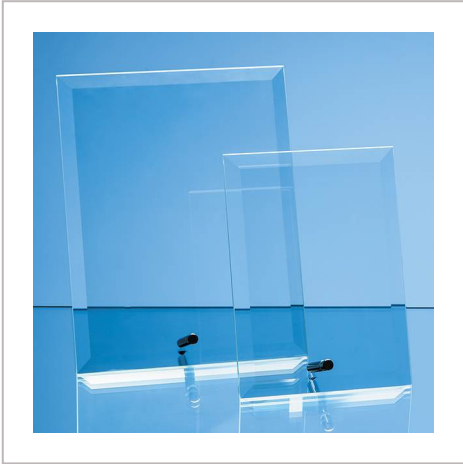

Jade Glass Bevelled Rectangle With Chrome Pin

18CM X 12.5CM X 5MM JADE GLASS BEVELLED RECTANGLE
WITH CHROME PIN

METHOD	Engraved
PRINT AREA	H120, W90
MATERIAL	Glass
COLOURS	Jade
SIZE	H180, W125
AWARD PACKAGING	White Skillet Boxes
WEIGHT	1.3KG
MOQ	1
CARTON QUANTITY	15
CARTON WEIGHT	20KG
CARTON DIMENSIONS	61cm x 46cm x 46cm