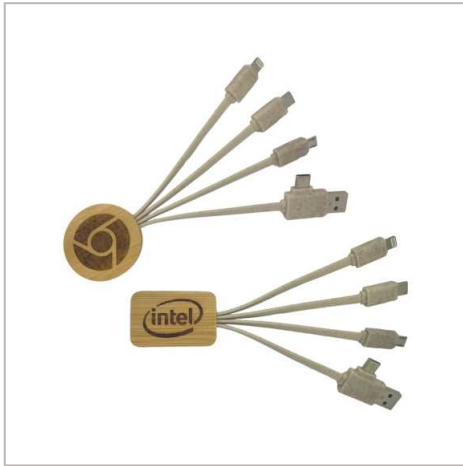

## Bamboo Multi Cable

THE BAMBOO MULTI CABLE IS SUPPLIED WITH A LIGHTNING, MICRO USB, TYPE C & USB FITMENT. THE CHARGING CABLE HAS A CIRCULAR OR RECTANGULAR SHAPE HEAD.THE CHARGING CABLES ARE MADE FROM WHEAT STRAW. SUPPLIED IN JUST 12 WORKING DAYS.

SHAPE	Circular / Rectangular
FITTING	Dual USB-C & USB-A input & USB-C, Lightning, Micro-USB output
BRANDING METHOD	Laser engraved one side
MATERIAL	FSC Bamboo
PRINT AREA	37mm x 18mm - Rectangle / 30mm diameter - round
UNIT WEIGHT	0.04kg
MOQ	10
PACKING	Biodegradable Bags
CARTON QUANTITY	200pcs
CARTON WEIGHT	8kg
CARTON DIMENSIONS	45x29x30cm
ARTWORK	Required in any vectorised file format
PRODUCTION PROOF	Visuals supplied within 24 hours
PRE PRODUCTION SAMPLE	Approx 3 days from artwork approval
BULK TURNAROUND	Approx 12 days from artwork approval
COMMODITY CODE	8544421900
COUNTRY OF MANUFACTURE	China